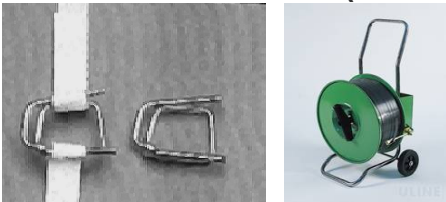

STRAPPING PP.

Features:
Applications:

CODE	DESCRIPTION	PACK	UNIT	PRICE
STRAP12	12mm x 1000m (boxed)	5	COIL	
STRAP15	15mm x 1000m (boxed)	5	COIL	
PP123000	12mm x 3000m machine strapping	1	COIL	
STRAP12-HD	12mm x 900m Blk (boxed) H/duty	1	COIL	
STRAP19-HD	19mm x 1000m Blk (boxed) H/duty	1	COIL	

BUCKLES & SEALS (PP. STRAPPING)

CODE	DESCRIPTION	PACK	UNIT	PRICE
BUC12	PP Buckles 12mm	1000	BAG	
BUC15	PP Buckles 15mm	1000	BAG	
BUCW12	Wire buckles 12mm for PP strapping	1000	BAG	
BUCW15	Wire buckles 15mm for PP strapping	1000	BAG	
BUCW19	Wire buckles 19mm for PP strapping	500	BAG	
SEALS12	12mm open face for PP strapping	1000	PACK	
SEALS15	15mm open face for PP strapping	1000	PACK	
SEALS19	19mm open face for PP strapping	1000	PACK	

STRAPPING STEEL

Features:
Applications:

CODE	DESCRIPTION	PACK	UNIT	PRICE
SS12	12mm x 305m, 0.4mm thick	4	PACK	
SS19	19mm x 305m, 0.6mm thick	3	PACK	

SEALS (STEEL STRAPPING)

CODE	DESCRIPTION	PACK	UNIT	PRICE
SS-SEAL12	12mm open face for steel strapping	1000	PACK	
SS-SEAL15	15mm open face for steel strapping	1000	PACK	
SS-SEAL19	19mm open face for steel strapping	1000	PACK	